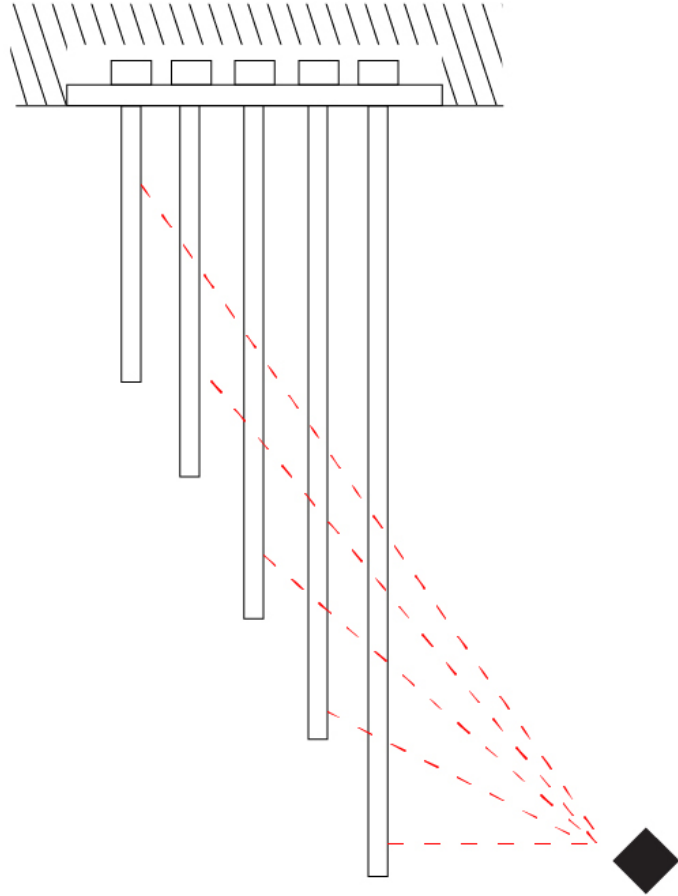

SPILLO 5 ROD RECESSED

D46017-

PROJECT
TYPE
SPECIFIER
QUANTITY
DATE

D