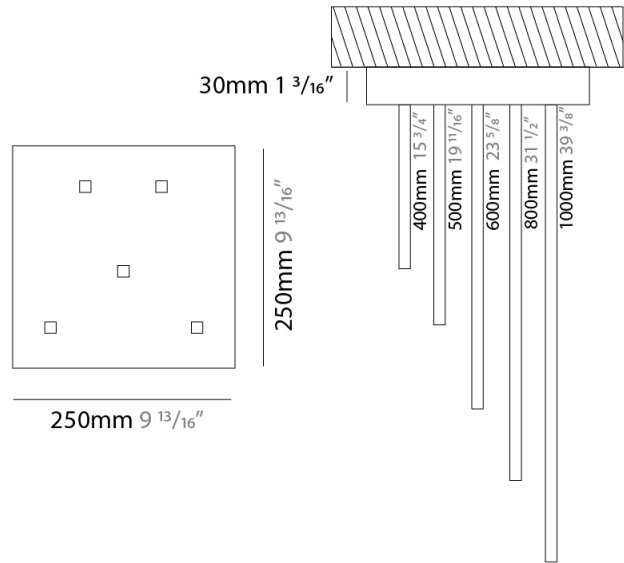

SPILLO 5 ROD RECESSED

D46017- _____ - _____
base number   Color   Finish
                                         Temperature   Options

1. To build a product code in our configurator select the specify button on the base model # product page
2. To build a manual product code on this datasheet choose from the options listed below in blue font and add the suffix to the base model #

GENERAL

Series: Spillo
Subseries: Spillo 5 Rod
Brand: Icone
Division: Design
Mounting Type: Recessed
Mounting Location: Ceiling
Subcategory: Ambient

PHYSICAL

Shape: Abstract
Width (mm): 50
Width (in): 1 ¹⁵/₁₆
Height (mm): 1000
Height (in): 39 ³/₈
Light Distribution: Adjustable
Fixture Finish: WHI / BLK / CHR / BGD
Fixture Material: Brass

ELECTRICAL

Lamp Type: LED
Total Output Wattage (W): 45.72
Dimming: 0-10V Dimming
Driver Included: No
Driver Location: Remote
Driver Type: Constant Voltage - 120 / 277Vac
Driver Class: Class 2
Input Voltage (V): 120 - 277
Output Voltage (V): 12
Upon Request: (Not included, see components) 0-10Vdc dimming / 277Vac

LED

Color Temperature (°K): 2700 / 3000
Nominal Lumen (lm): 3850
CRI: >90 CRI
Lamp Life (hrs): 50000

OPTICAL

Adjustability: Tilt 120°

RATINGS AND CERTIFICATIONS

Certified By: Certified for North American Standards
IP rating: IP20