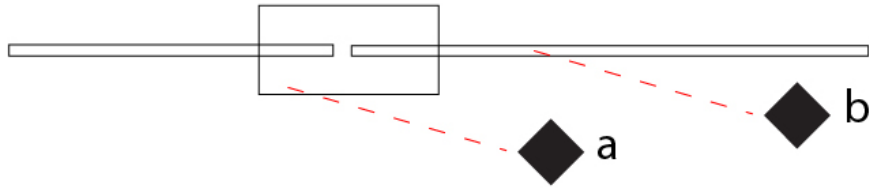

SPILLO 2 ROD RECESSED

D46031-

PROJECT	_____
TYPE	_____
SPECIFIER	_____
QUANTITY	_____
DATE	_____

D