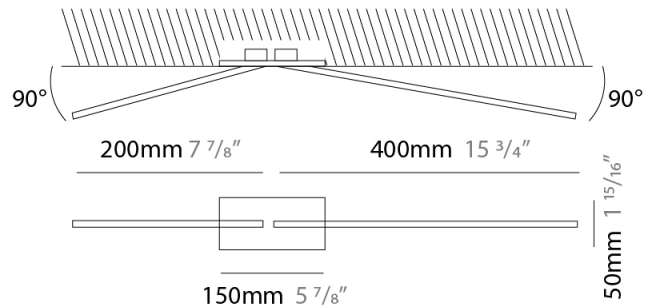

SPILLO 2 ROD RECESSED

D46029- -

base number
Color   Finish
Temperature   Options

1. To build a product code in our configurator select the specify button on the base model # product page
2. To build a manual product code on this datasheet choose from the options listed below in blue font and add the suffix to the base model #

GENERAL

Series: Spillo
Subseries: Spillo 2 Rod
Brand: Icone
Division: Design
Mounting Type: Recessed
Mounting Location: Ceiling
Subcategory: Ambient

PHYSICAL

Shape: Rectangle
Length (mm): 50
Length (in): 1 ¹⁵/₁₆
Width (mm): 600
Width (in): 23 ⁵/₆
Height (mm): 400
Height (in): 15 ³/₄
Light Distribution: Adjustable
Fixture Finish: WHI / BLK / CHR / BGD
Fixture Material: Brass

ELECTRICAL

Lamp Type: LED
Total Output Wattage (W): 7.44
Dimming: 0-10V Dimming
Driver Included: No
Driver Location: Remote
Driver Type: Constant Voltage - 120Vac
Driver Class: Class 2
Input Voltage (V): 120 - 277
Output Voltage (V): 12
Upon Request: (Not included, see components) 0-10Vdc dimming / 277Vac

LED

Color Temperature (°K): 2700 / 3000
Nominal Lumen (lm): 660
CRI: >90 CRI
Lamp Life (hrs): 50000

OPTICAL

Adjustability: Tilt 90°

RATINGS AND CERTIFICATIONS

Certified By: Certified for North American Standards
IP rating: IP20

PROJECT _____
TYPE _____
SPECIFIER _____
QUANTITY _____
DATE _____