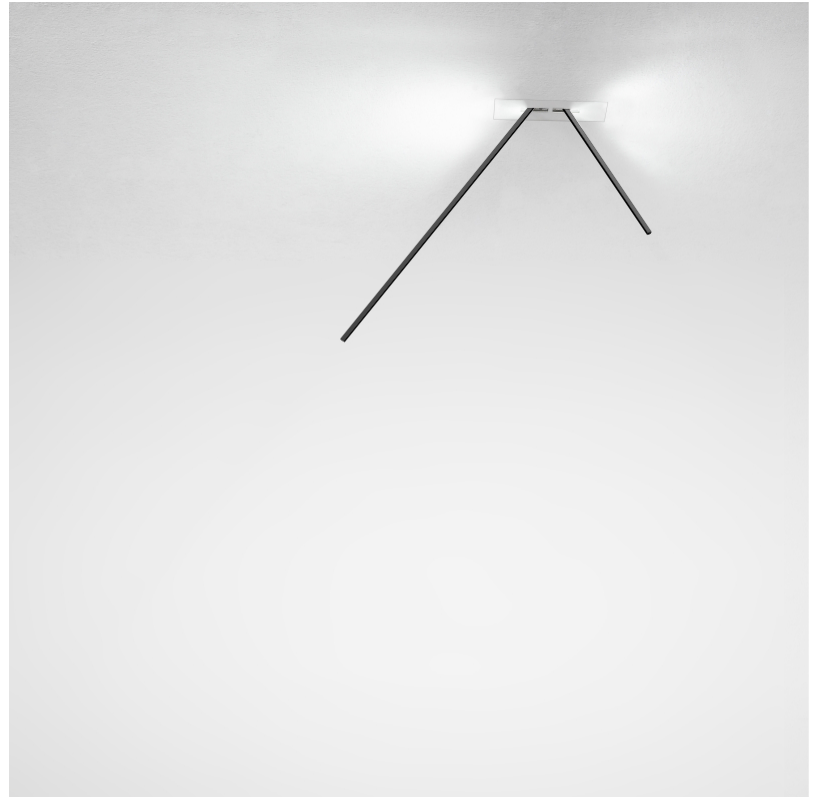

SPILLO 2 ROD RECESSED

D46029- -

base number
Color   Finish
Temperature   Options

1. To build a product code in our configurator select the specify button on the base model # product page
2. To build a manual product code on this datasheet choose from the options listed below in blue font and add the suffix to the base model #

GENERAL

Series: Spillo
Subseries: Spillo 2 Rod
Brand: Icone
Division: Design
Mounting Type: Recessed
Mounting Location: Ceiling
Subcategory: Ambient

PHYSICAL

Shape: Rectangle
Length (mm): 50
Length (in): 1 ¹⁵/₁₆
Width (mm): 600
Width (in): 23 ⁵/₆
Height (mm): 400
Height (in): 15 ³/₄
Light Distribution: Adjustable
Fixture Finish: WHI / BLK / CHR / BGD
Fixture Material: Brass

ELECTRICAL

Lamp Type: LED
Total Output Wattage (W): 7.44
Dimming: 0-10V Dimming
Driver Included: No
Driver Location: Remote
Driver Type: Constant Voltage - 120Vac
Driver Class: Class 2
Input Voltage (V): 120 - 277
Output Voltage (V): 12
Upon Request: (Not included, see components) 0-10Vdc dimming / 277Vac

LED

Color Temperature (°K): 2700 / 3000
Nominal Lumen (lm): 660
CRI: >90 CRI
Lamp Life (hrs): 50000

OPTICAL

Adjustability: Tilt 90°

RATINGS AND CERTIFICATIONS

Certified By: Certified for North American Standards
IP rating: IP20

PROJECT _____
TYPE _____
SPECIFIER _____
QUANTITY _____
DATE _____