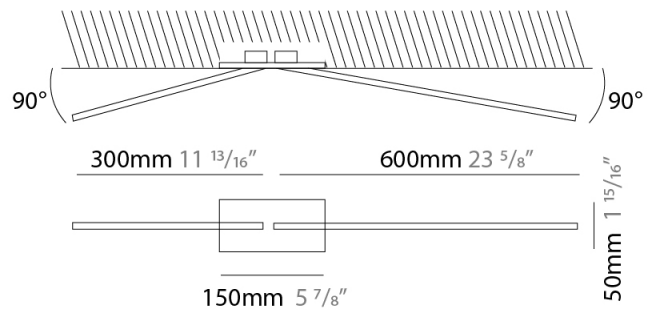

GENERAL

Series: Spillo
 Subseries: Spillo 2 Rod
 Brand: Icone
 Division: Design
 Mounting Type: Recessed
 Mounting Location: Ceiling
 Subcategory: Ambient

PHYSICAL

Shape: Rectangle
 Length (mm): 50
 Length (in): 1 ¹⁵/₁₆
 Width (mm): 900
 Width (in): 35 ⁷/₁₆
 Height (mm): 600
 Height (in): 23 ⁵/₈
 Light Distribution: Adjustable
 Fixture Finish: WHI / BLK / CHR / BGD
 Fixture Material: Brass

LED

Color Temperature (°K): 2700 / 3000
 Nominal Lumen (lm): 990
 CRI: >90 CRI
 Lamp Life (hrs): 50000

OPTICAL

Adjustability: Tilt 90°

RATINGS AND CERTIFICATIONS

Certified By: Certified for North American Standards
 IP rating: IP20

GENERAL

Series: Spillo
 Subseries: Spillo 2 Rod
 Brand: Icone
 Division: Design
 Mounting Type: Recessed
 Mounting Location: Ceiling
 Subcategory: Ambient

PHYSICAL

Shape: Rectangle
 Length (mm): 50
 Length (in): 1 ¹⁵/₁₆
 Width (mm): 1200
 Width (in): 47 ¹/₄
 Height (mm): 800
 Height (in): 31 ¹/₂
 Light Distribution: Adjustable
 Fixture Finish: WHI / BLK / CHR / BGD
 Fixture Material: Brass